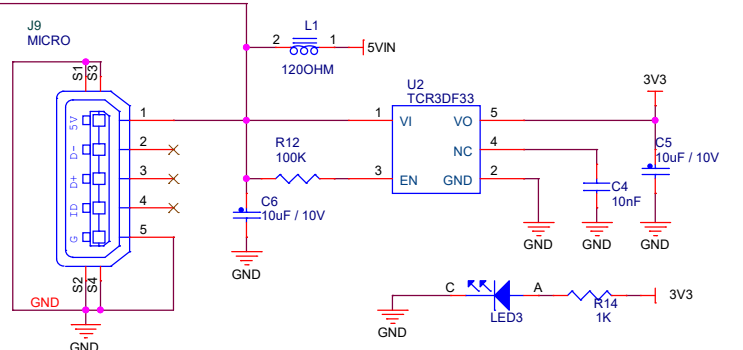

Current measurement , SW6 all off

Current measurement , SW8 pin1-4 off
 SW8 pin2-3 off , J12 connect Current meter
 SW8 pin2-3 on , J13 connect Oscilloscope

FANSTEL Corporation.		
Title EV BC833		
Size B	Document Number nRF52833	Rev 1.0
Date: Friday, November 27, 2020	Sheet 1	of 1