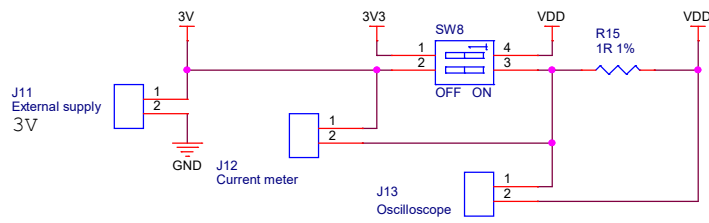

Current measurement , SW6 all off

Current measurement , SW8 pin1-4 off
 SW8 pin2-3 off , J12 connect Current meter
 SW8 pin2-3 on , J13 connect Oscilloscope

FANSTEL Corporation.		
Title EV BC833		
Size B	Document Number nRF52833	Rev 1.0
Date: Friday, November 27, 2020	Sheet 1	of 1