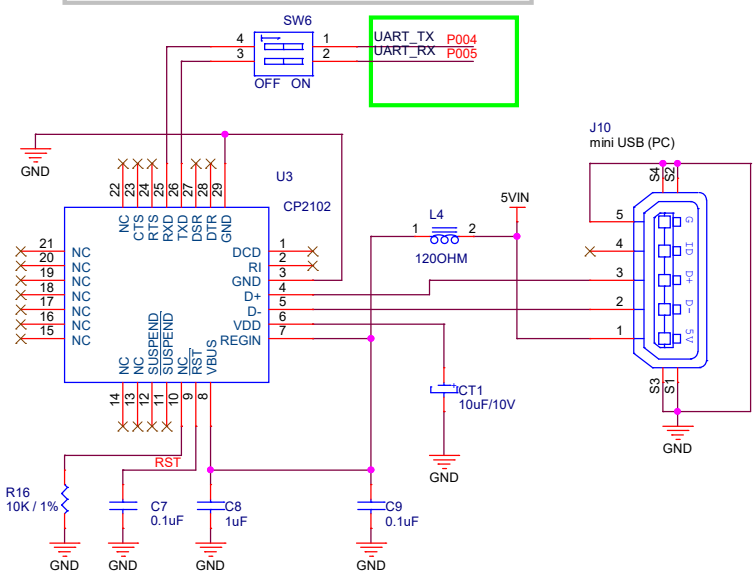

Current measurement , SW6 all off

Current measurement , SW8 pin1-4 off
 SW8 pin2-3 off , J12 connect Current meter
 SW8 pin2-3 on , J13 connect Oscilloscope

FANSTEL Corporation.		
Title EV BC833		
Size B	Document Number nRF52833	Rev 1.0
Date: Friday, November 27, 2020	Sheet 1	of 1