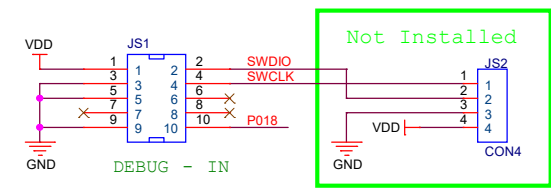

Current measurement , SW6 all off

Current measurement , SW8 pin1-4 off
 SW8 pin2-3 off , J12 connect Current meter
 SW8 pin2-3 on , J13 connect Oscilloscope

FANSTEL Corporation.		
Title EV BC833		
Size B	Document Number nRF52833	Rev 1.0
Date: Friday, November 27, 2020	Sheet 1	of 1