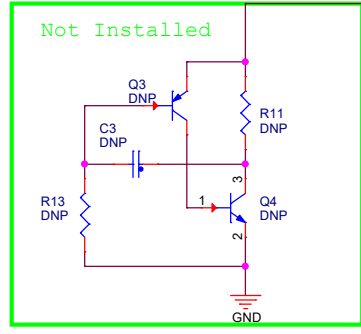

Current measurement , SW6 all off

Current measurement , SW8 pin1-4 off
 SW8 pin2-3 off , J12 connect Current meter
 SW8 pin2-3 on , J13 connect Oscilloscope

FANSTEL Corporation.		
Title EV BC833		
Size B	Document Number nRF52833	Rev 1.0
Date: Friday, November 27, 2020	Sheet 1	of 1